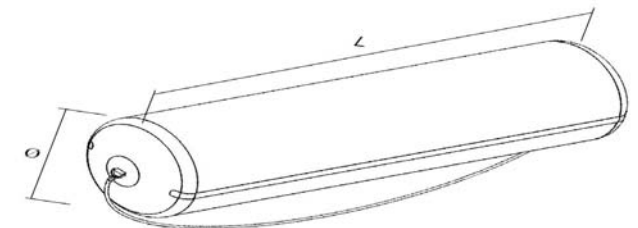

Rapidstow Fenders

Tel: +44 (0) 1935 411846 • Web: www.ribcraft.co.uk
E-mail: sales@ribcraft.co.uk

RapidStow Inflatable fenders with "Rapid Deflation System" for quick storage.

Inflatable Fenders

Ribcraft bespoke design and manufacture inflatable fenders. Inflatable fenders are ideal if you require a large fender which takes minimal space on board.

Usage

Inflatable fenders can be quickly deployed, inflated with either a standard foot pump, electric inflator or onboard airline, they're ready to use in minutes.

Construction

To insure the highest quality, Rapidstow inflatable fenders are made using Hypalon®, the leading material in the industry. As the only proven and time-tested material, Hypalon® has incredible resistance to abrasions, chemicals such as fuel oils, mechanical stresses, UV damage, and extreme temperatures. Furthermore, Hypalon® is easily repaired even after years of service.

Applications

Whenever you require maximum storage space on board, ideal for large yachts and Super Yachts

Rapidstow System

The Rapidstow system is unique to our fenders. It allows you to quickly deflate the fender for quick stowage and departure.

Standard Fittings

Contact

Ribcraft Ltd • Edward Close • Houndstone Business Park
Yeovil • Somerset • BA22 8RU • UK

Tel Int: +44 1935 411846 • Tel UK: 01935 411846

Web: www.ribcollars.com • www.ribcraft.co.uk

E-mail: sales@ribcraft.co.uk

Fender Covers

To enhance the appearance of your Rapidstow fenders, we supply covers manufactured from non abrasive acrylic fabric. Fender covers extend the life of the Rapidstow fender, Limit the damage to paintwork and reduce friction noise or Squeak.

Dimensions

Rapidstow fenders are available in a comprehensive range of sizes. Bespoke manufacture is also available.